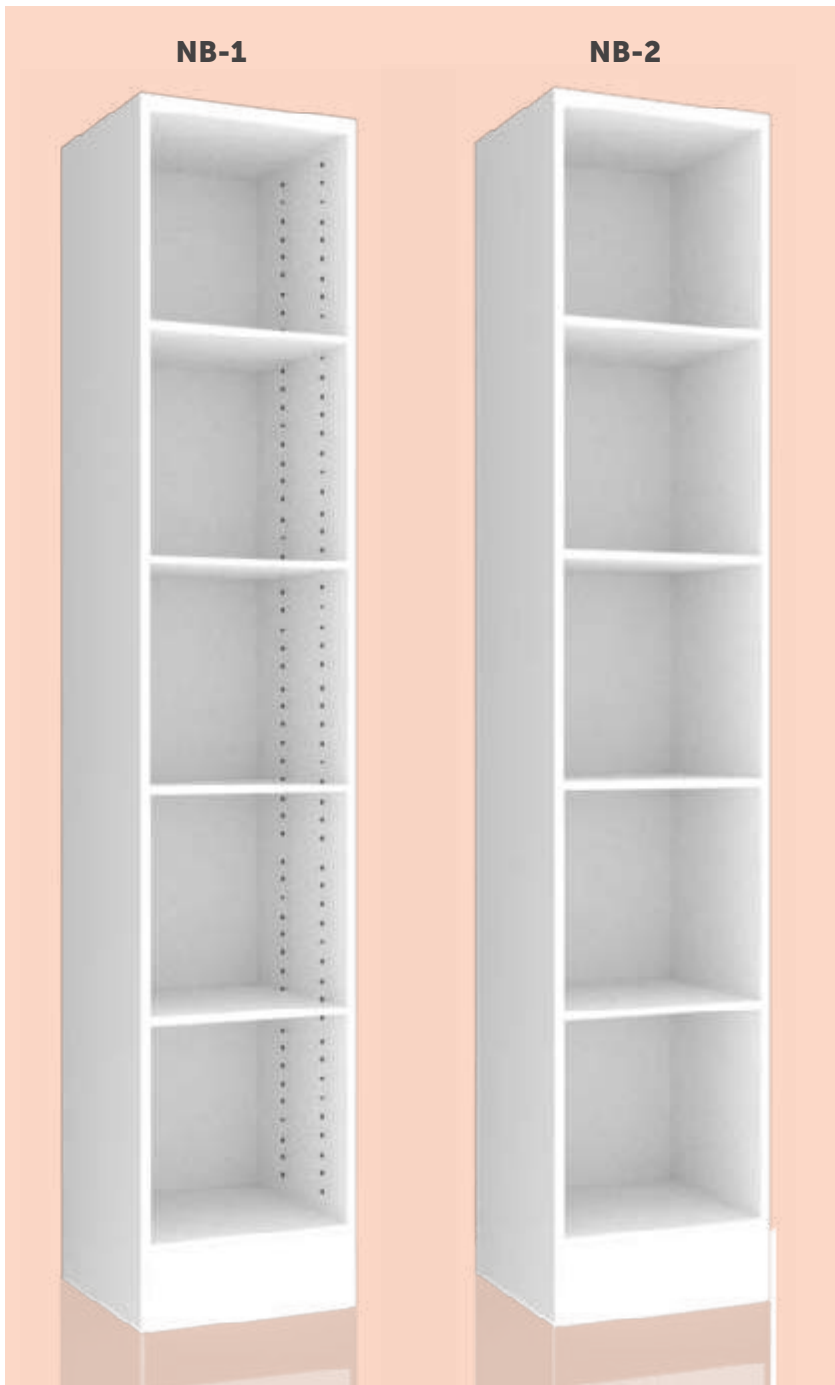

Cabinetry Size

	Total Cabinetry Size H x W x D
Single	2200 x 1032 x 450
Double	2200 x 1512 x 450
Queen	2200 x 1660 x 450

Illustrations are indicative only

© WALLBEDS AUSTRALIA PRICES AS AT DECEMBER 2024 V2†

Additional Bookcase options available to compliment your NeXtBed

Stock#	NeXtBed Bookcase Options	Modern Colour Range	Premium Colour Range
NB-1	Bookcase with 4 x adjustable shelves	\$310	\$340
NB-2	Bookcase with 4 x FIXED shelves	\$325	\$360