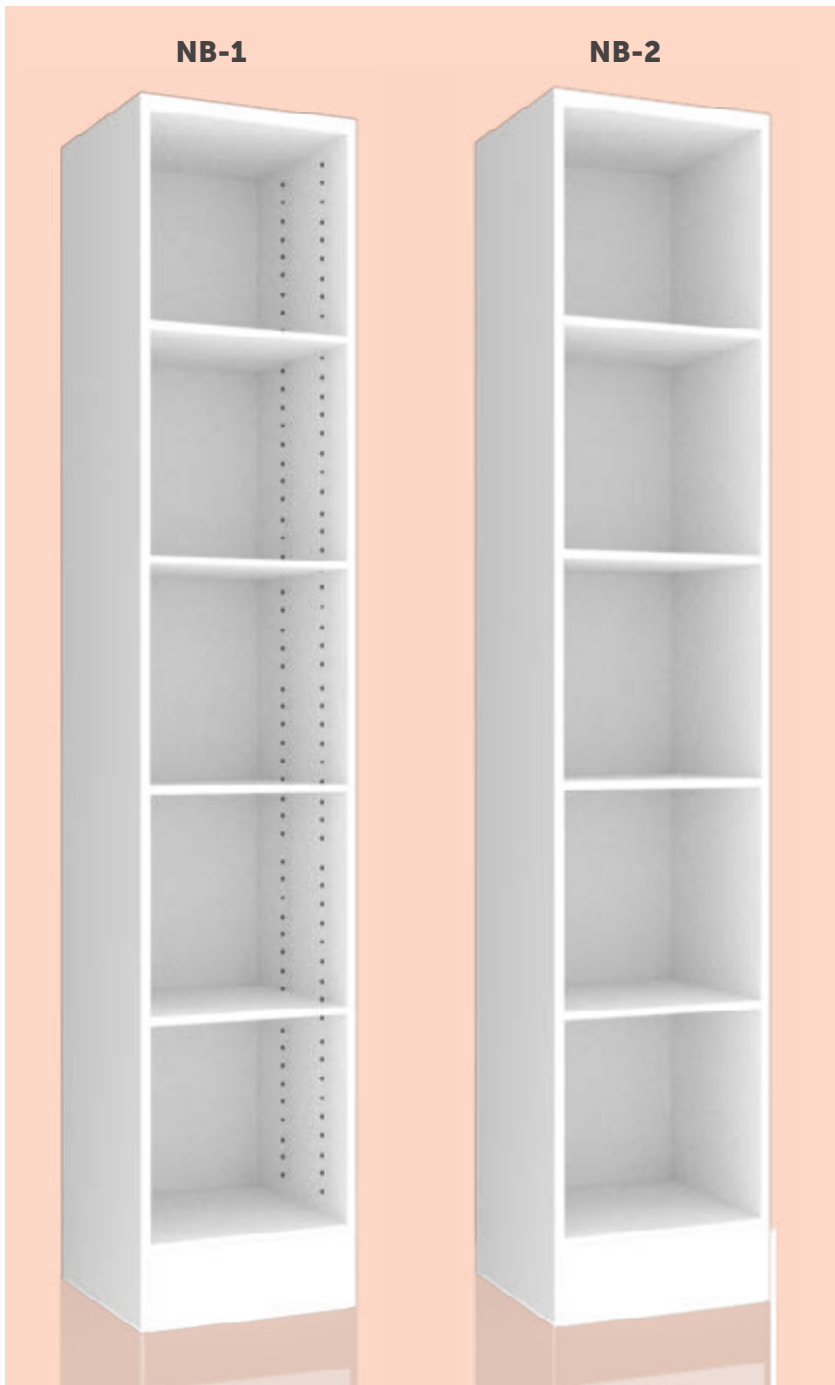

Cabinetry Size

	Total Cabinetry Size H x W x D
Single	2200 x 1032 x 450
Double	2200 x 1512 x 450
Queen	2200 x 1660 x 450

Illustrations are indicative only

© WALLBEDS AUSTRALIA PRICES AS AT APRIL 2023 V1.4†

Additional Bookcase options available to compliment your NeXtBed

Stock#	NeXtBed Bookcase Options	Modern Colour Range	Premium Colour Range
NB-1	Bookcase with 4 x adjustable shelves	\$310	\$340
NB-2	Bookcase with 4 x FIXED shelves	\$325	\$360